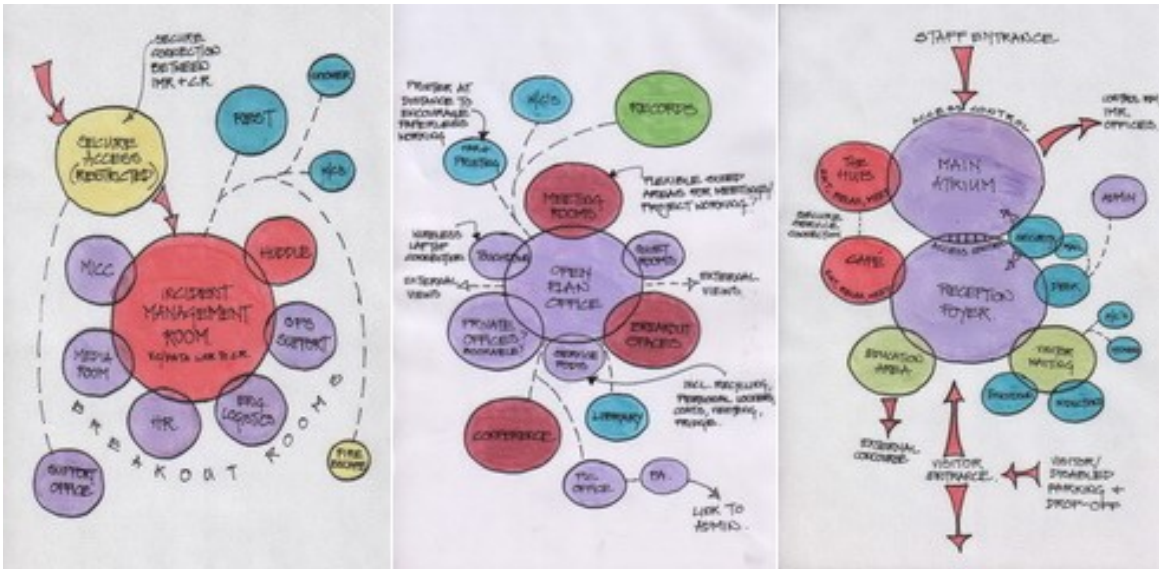

Case Study: Conceptual Studies.

Location: Grangemouth.

Brief

During the early development of a new Operational & Control Centre for BP FPS in Grangemouth, IKM were asked to prepare a number of conceptual studies for the building, starting with building 'zoning' diagrams and developing into hand sketched images of the building interior. These were prepared in order to help the end-users visualise what their building may look like at an early stage in the process, encouraging discussion and suggestions.

MEETING ROOMS CLOSE TO RECEPTION AREA